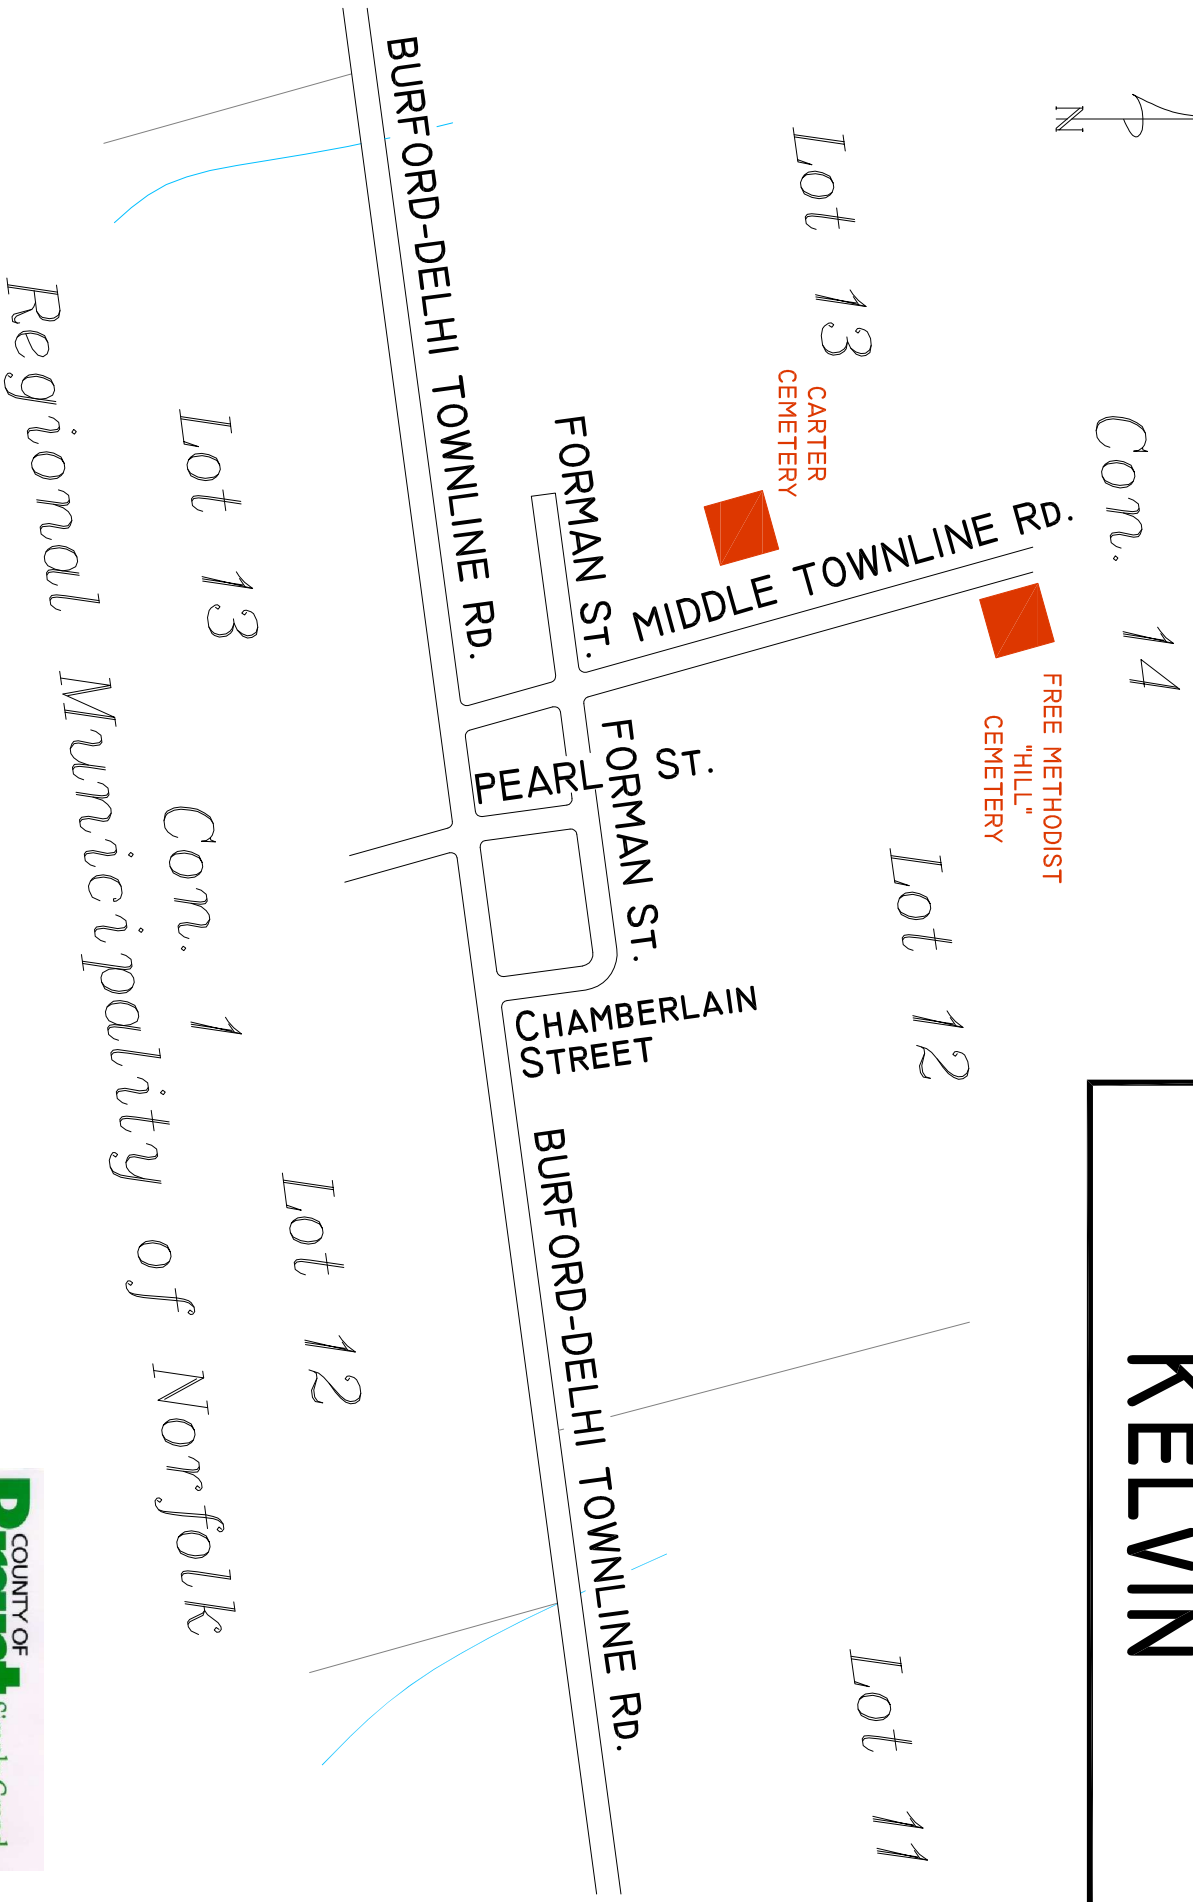

MAP OF THE HAMLET OF
KELVIN

Regional Municipality of Norfolk

September 2005