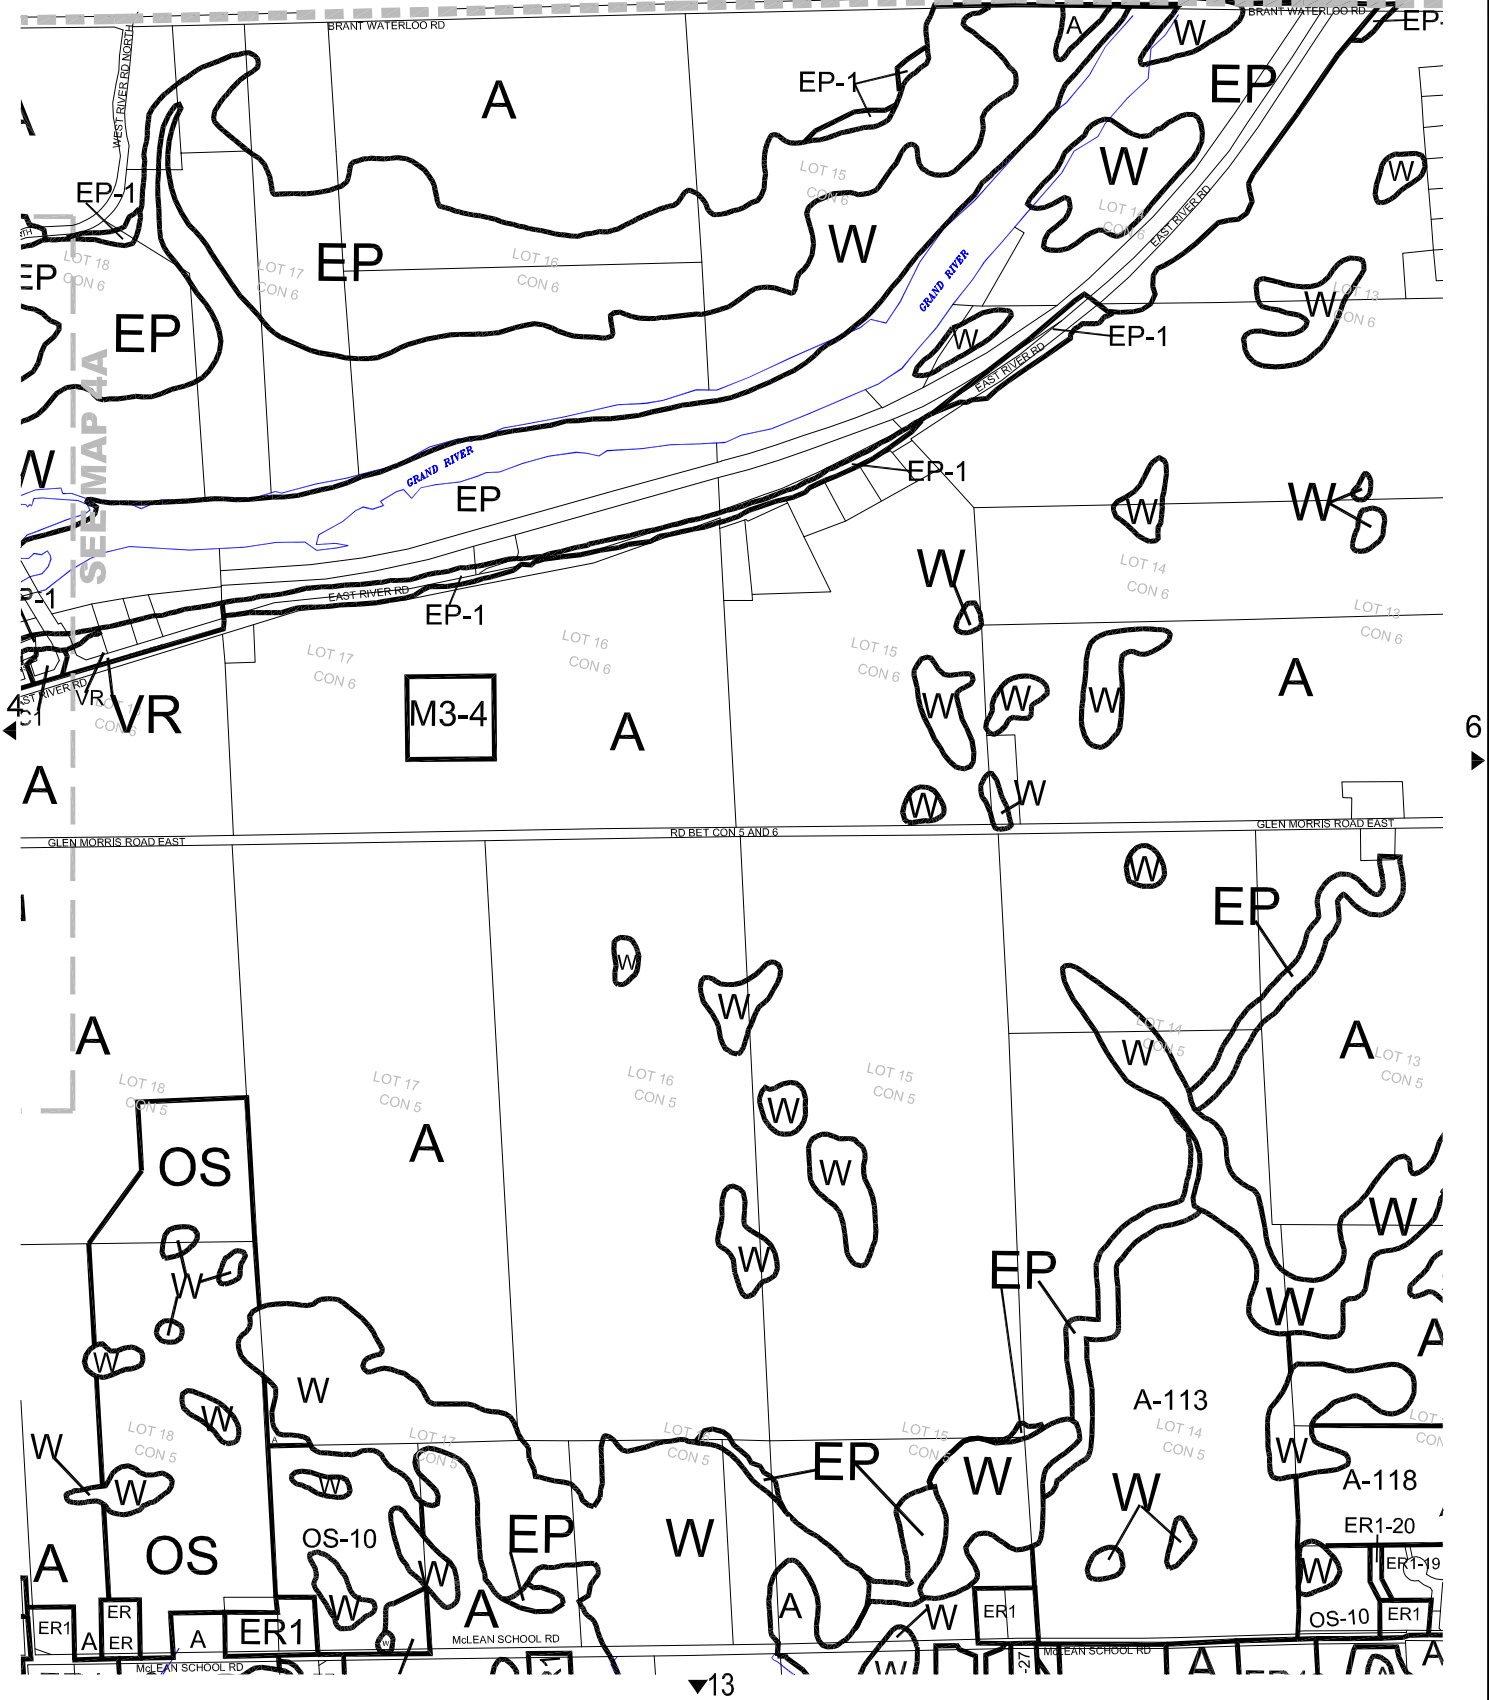

REGION OF WATERLOO

COUNTY OF BRANT
ZONING BY-LAW No. 110-01

Updated to February 14, 2011
 SCHEDULE 'A'
MAP No. 5