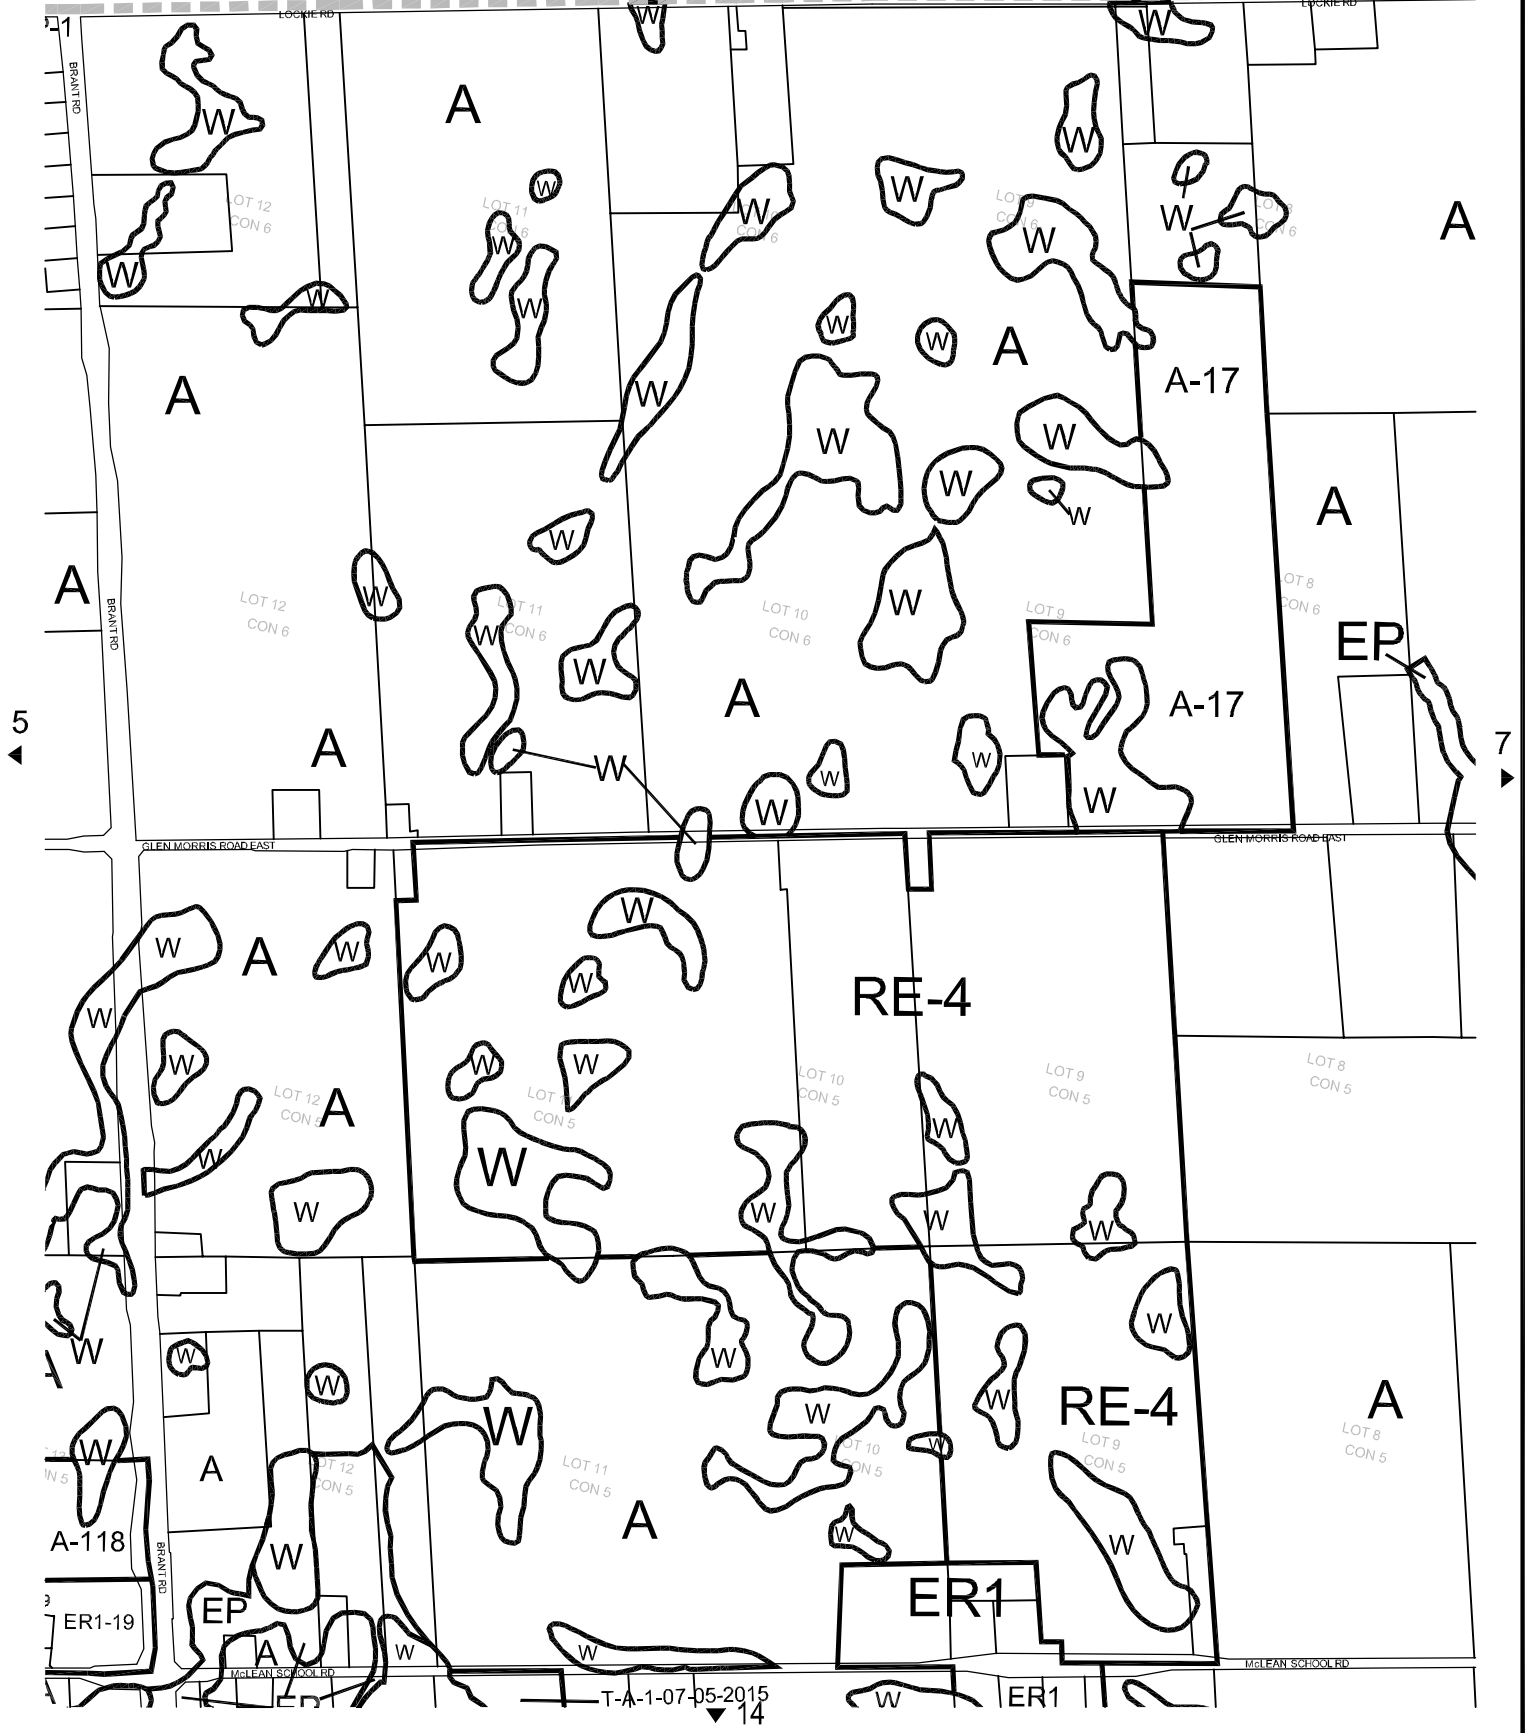

REGION OF WATERLOO

COUNTY OF BRANT
ZONING BY-LAW No. 110-01

Updated to March 31st, 2009

SCHEDULE 'A'
MAP No. 6