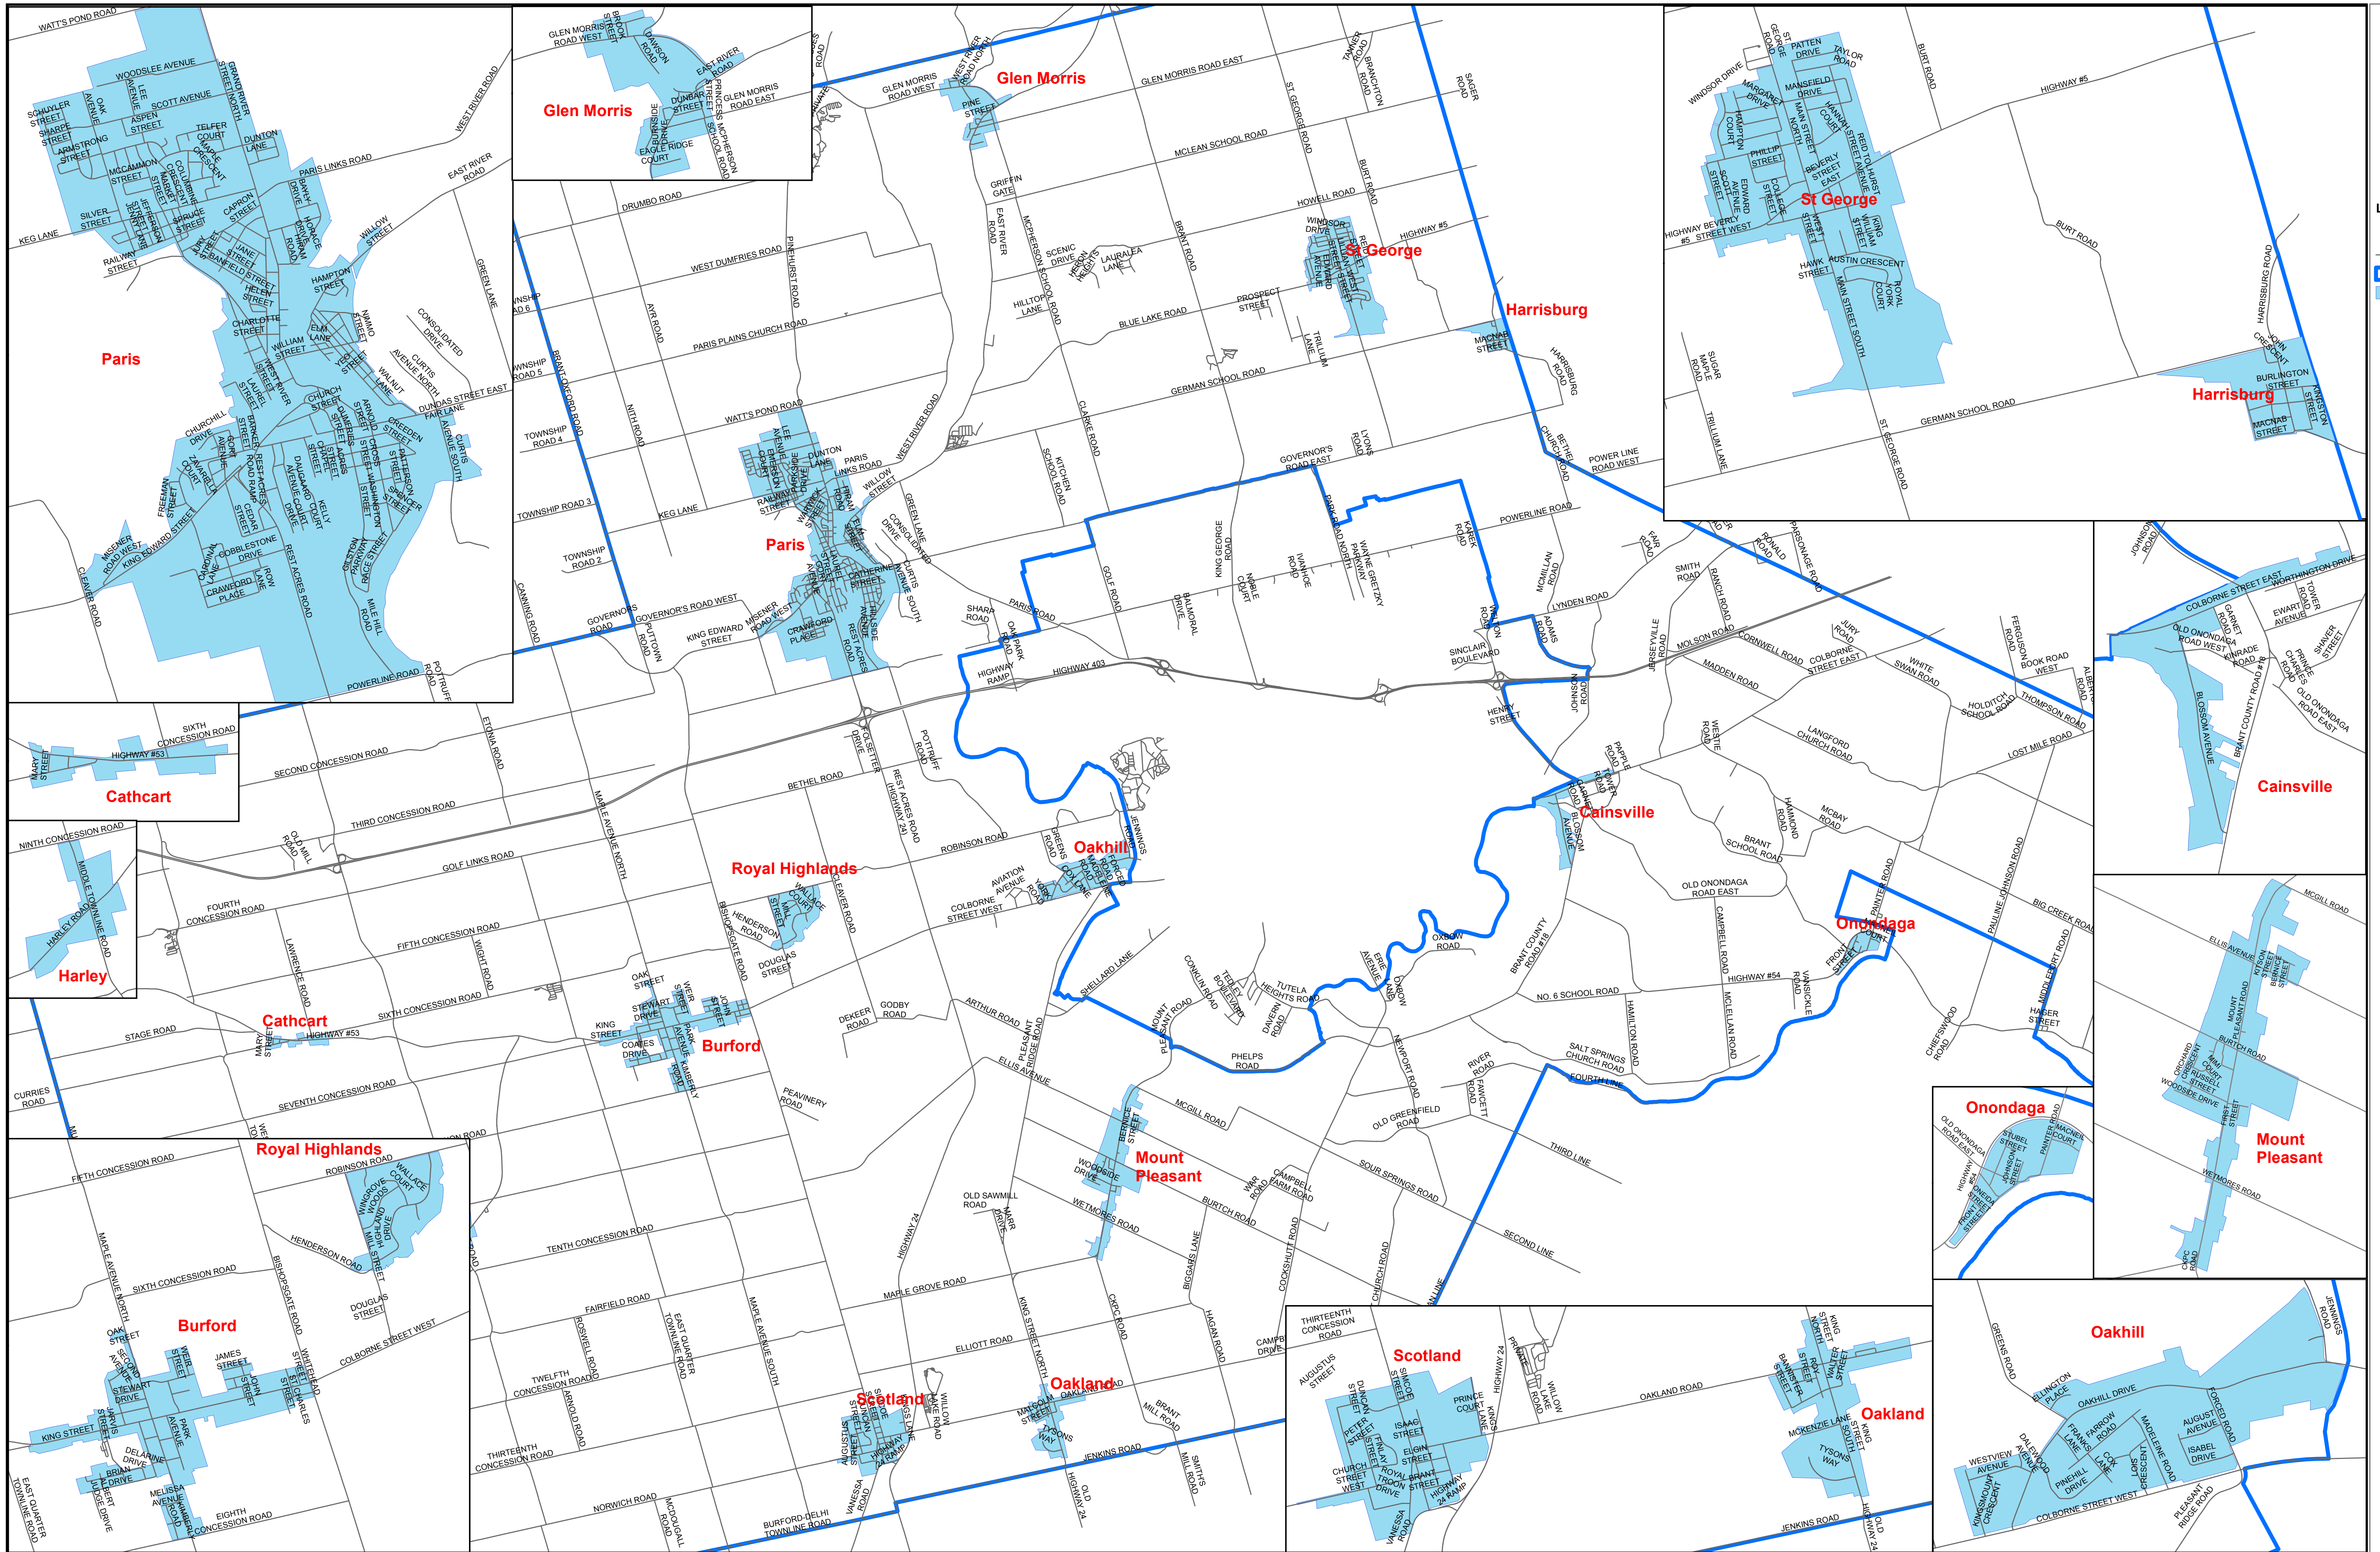

County of Brant Urban Yard Waste Collection Areas

Legend
 GIS.Street_Centerline
 County Boundary
 Urban Service Area

Includes Materials © 2010
 County of Brant
 All rights reserved.

Notes
