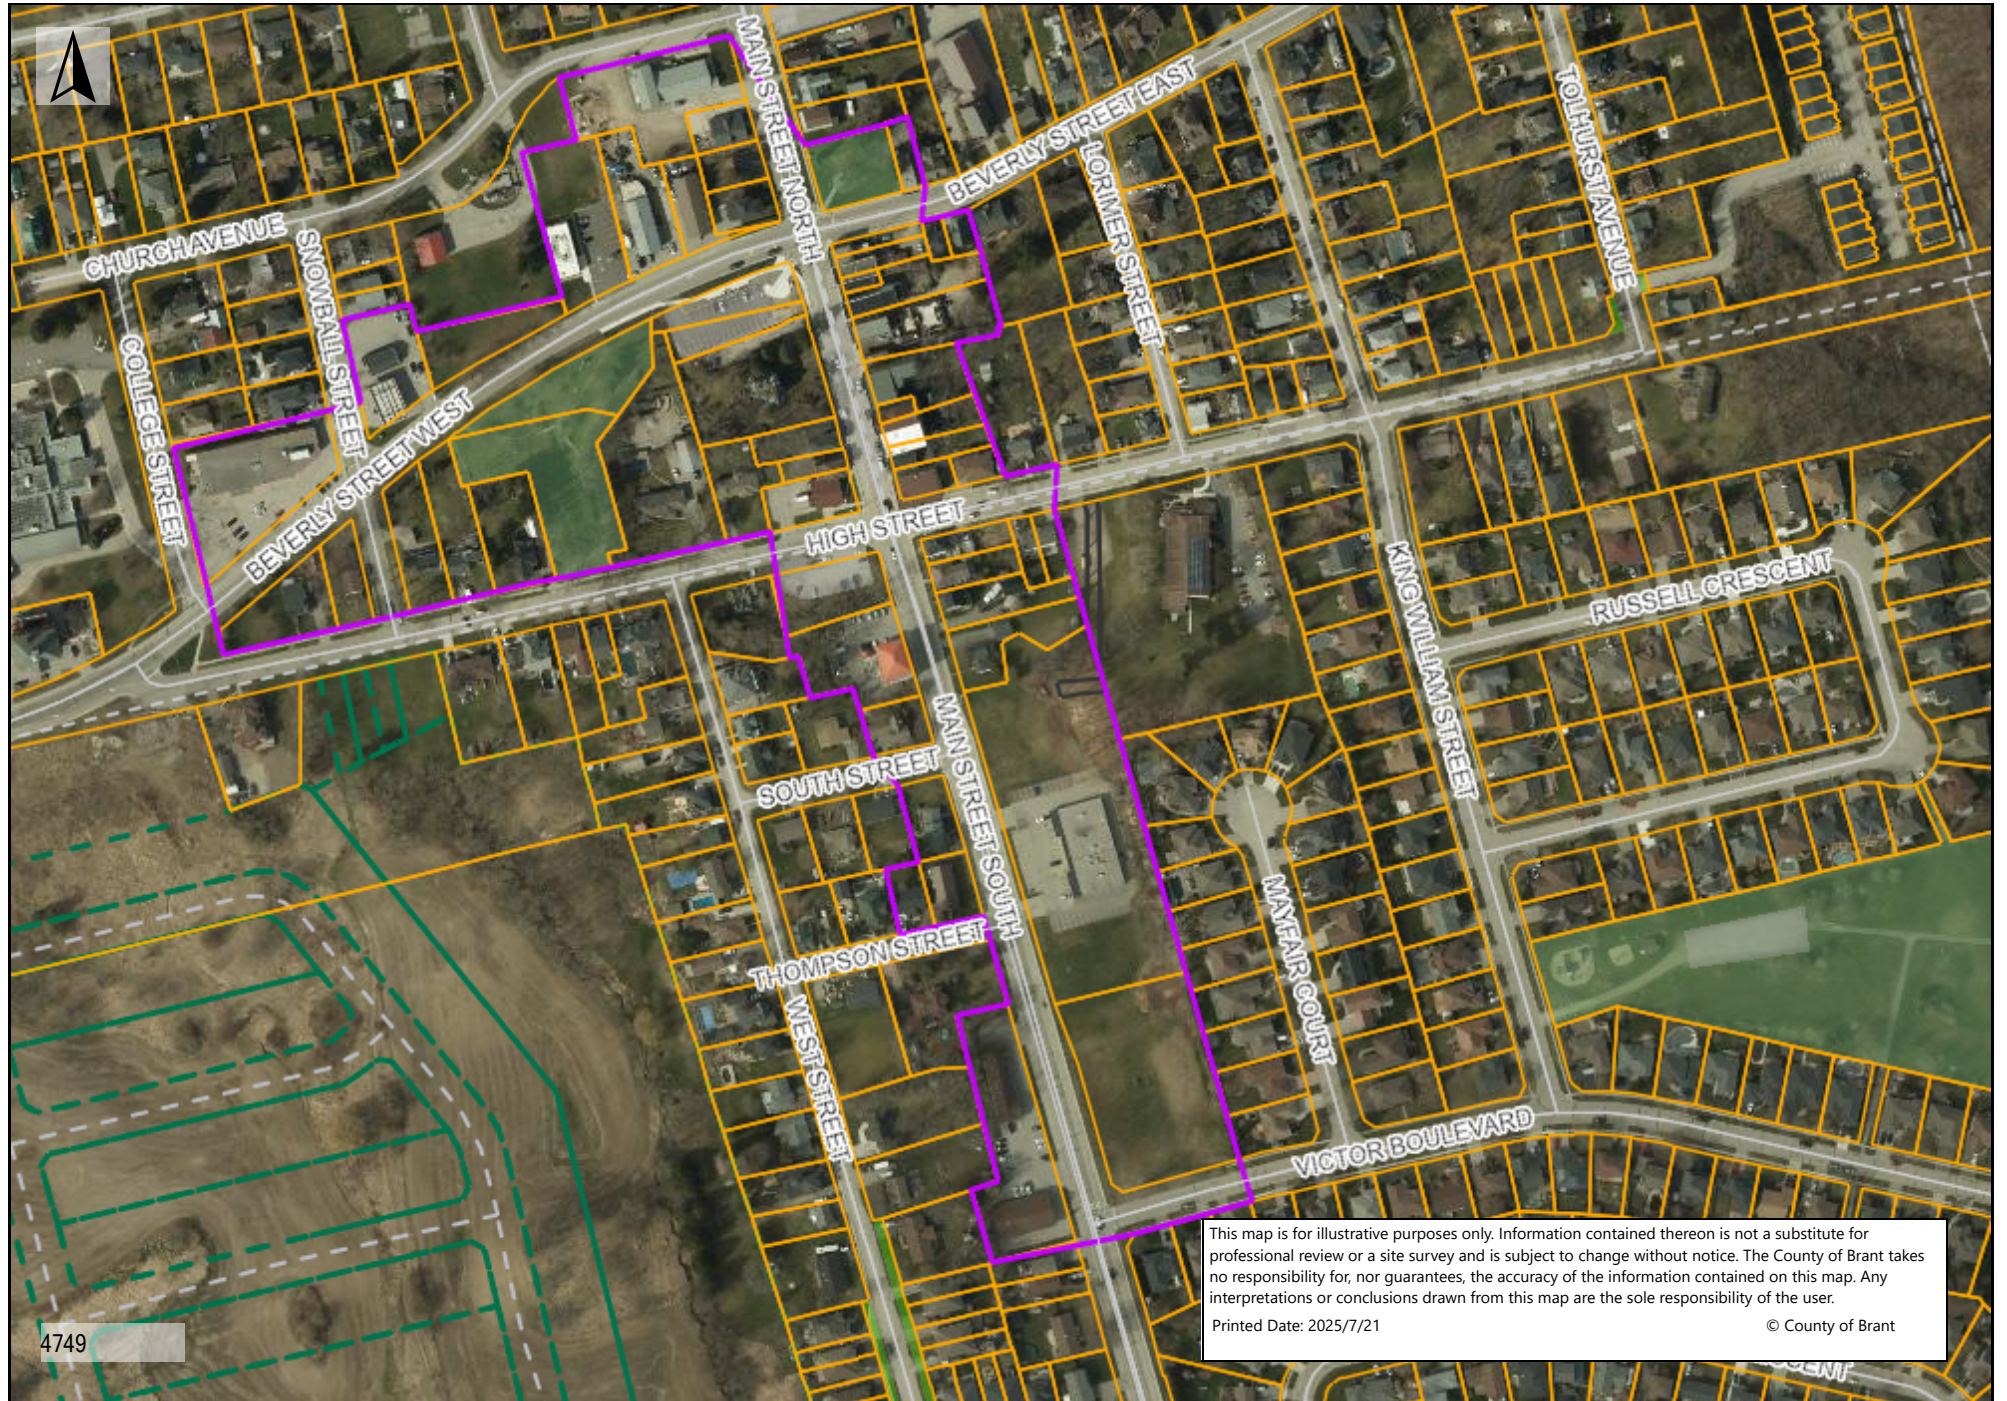

Downtown St. George CIP A...

4749

This map is for illustrative purposes only. Information contained thereon is not a substitute for professional review or a site survey and is subject to change without notice. The County of Brant takes no responsibility for, nor guarantees, the accuracy of the information contained on this map. Any interpretations or conclusions drawn from this map are the sole responsibility of the user.

Printed Date: 2025/7/21

© County of Brant